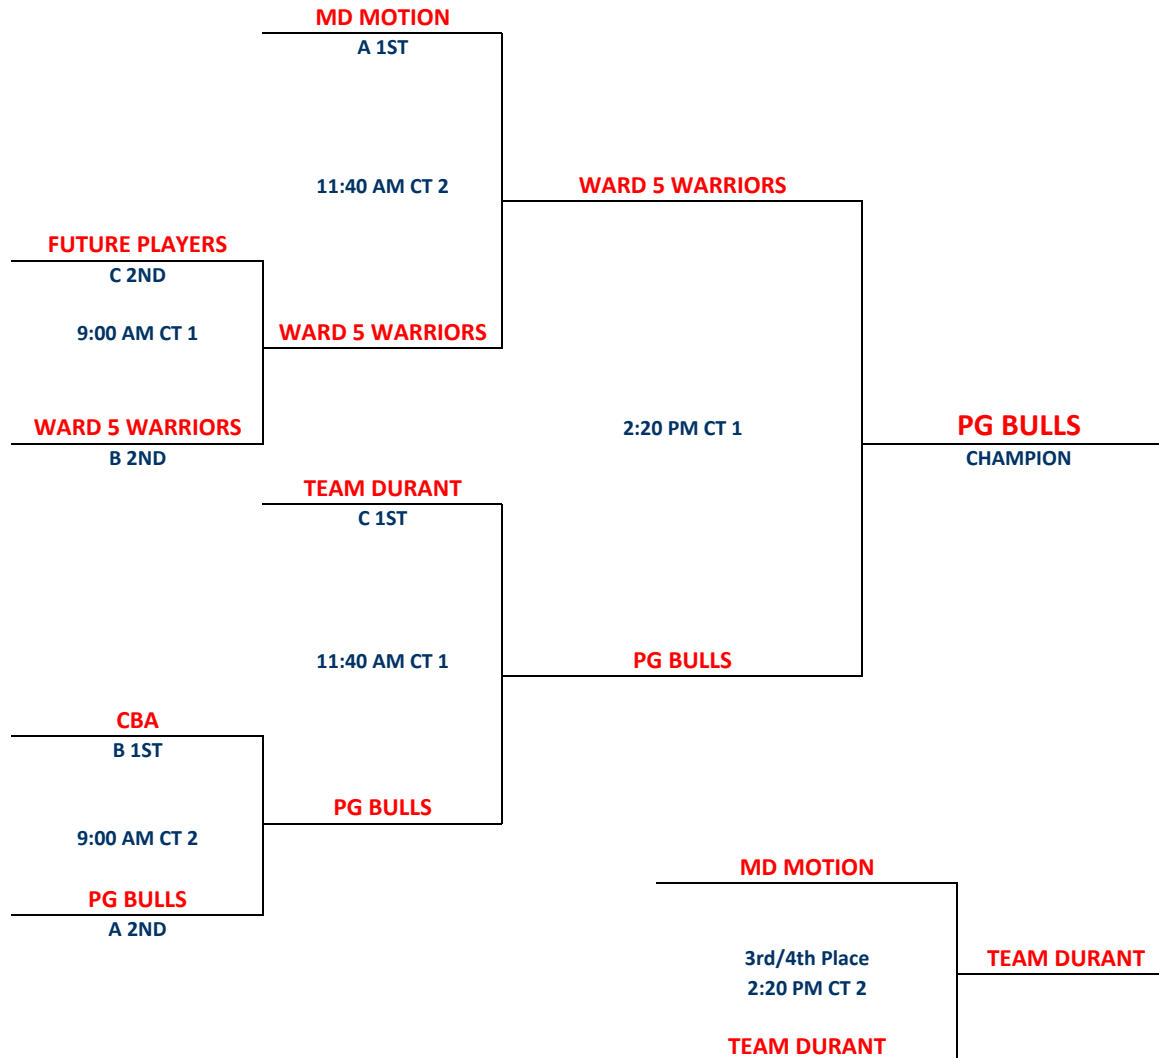

CHAMPIONSHIP BRACKET
ALL GAMES ON SUNDAY

Sites:
1 = Gwynn Park Main Gym
2 = Gwynn Park Aux Gym
3 = Oxon Hill Staff Dev
4 = Hanson Montessori

1) Teams listed first in the pool are considered the HOME teams.

2) The team listed on the top of the bracket is considered the HOME team.