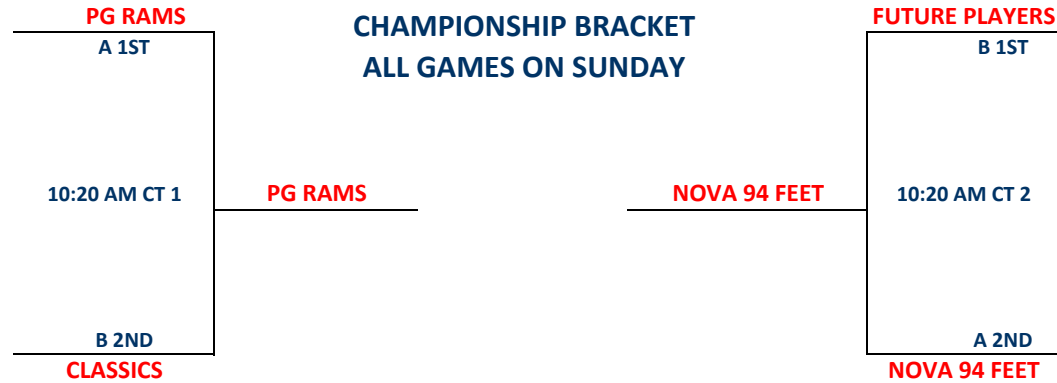

### Pool B

W	L			
III		B1	FUTURE PLAYERS	1
	III	B2	LEE MT. VERNON - RED	4
I	II	B3	DMV SWARM	3
II	I	B4	CLASSICS	2

Friday	Time	Court	Results
B1 vs B4	7:40 PM	3 B1	<u>64</u> B4 <u>55</u>
B3 vs B2	8:50 PM	3 B3	<u>54</u> B2 <u>41</u>

Saturday	Time	Court	Results
B1 vs B3	9:00 AM	3 B1	<u>77</u> B3 <u>44</u>
B2 vs B4	10:20 AM	3 B2	<u>39</u> B4 <u>42</u>
B4 vs B3	1:00 PM	3 B4	<u>52</u> B3 <u>24</u>
B2 vs B1	2:20 PM	3 B2	B1

Sunday	Time	Court	Results
3rd A vs 3rd B	3:40 PM	3 3RD A	3RD B

WARD 5 WARRIORS VS DMV SWARM

1) Teams listed first in the pool are considered the HOME teams.

2) The team listed on the top of the bracket is considered the HOME team.

Sites:  
 1 = Gwynn Park Main Gym  
 2 = Gwynn Park Aux Gym  
 3 = Oxon Hill Staff Dev  
 4 = Hanson Montessori