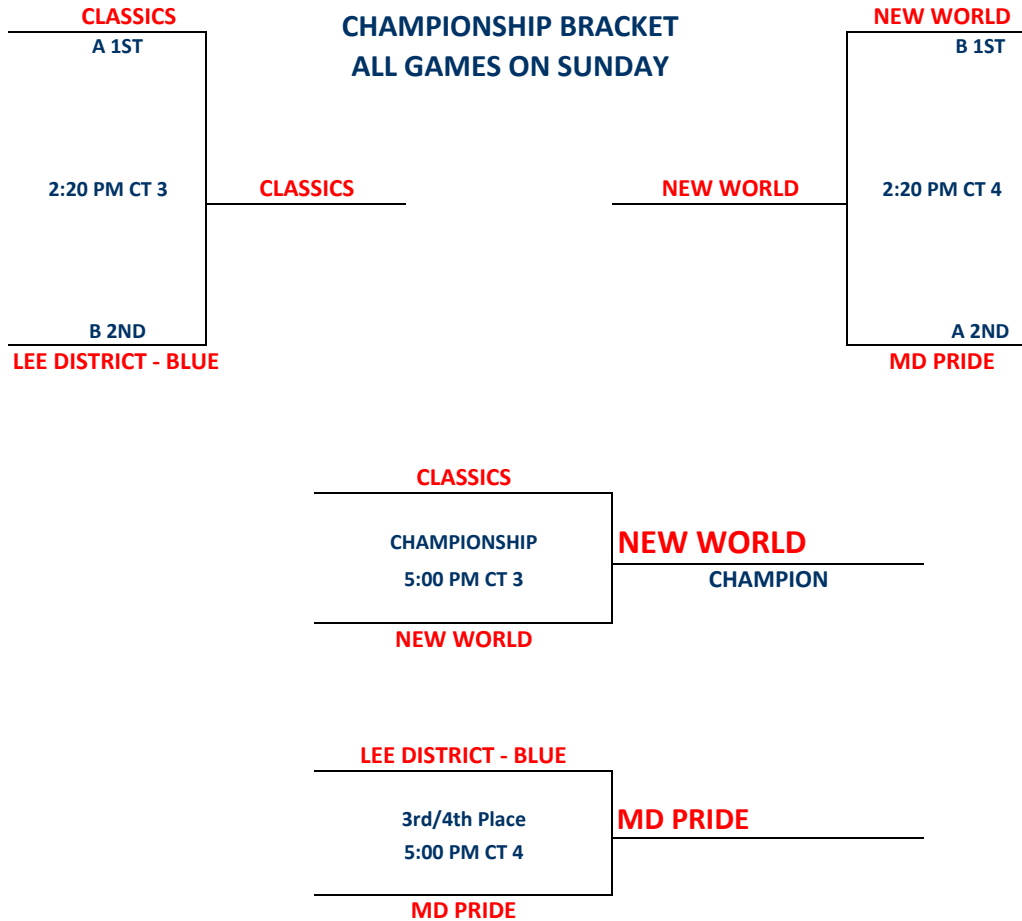

1) Teams listed first in the pool are considered the HOME teams.

2) The team listed on the top of the bracket is considered the HOME team.

Sites:
1 = Gwynn Park Main Gym
2 = Gwynn Park Aux Gym
3 = Oxon Hill Staff Dev
4 = Hanson Montessori