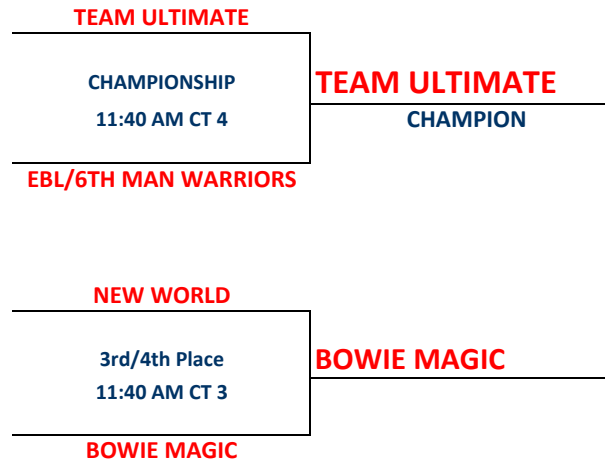

1) Teams listed first in the pool are considered the HOME teams.

2) The team listed on the top of the bracket is considered the HOME team.

Sites:
1 = Gwynn Park Main Gym
2 = Gwynn Park Aux Gym
3 = Oxon Hill Staff Dev
4 = Hanson Montessori