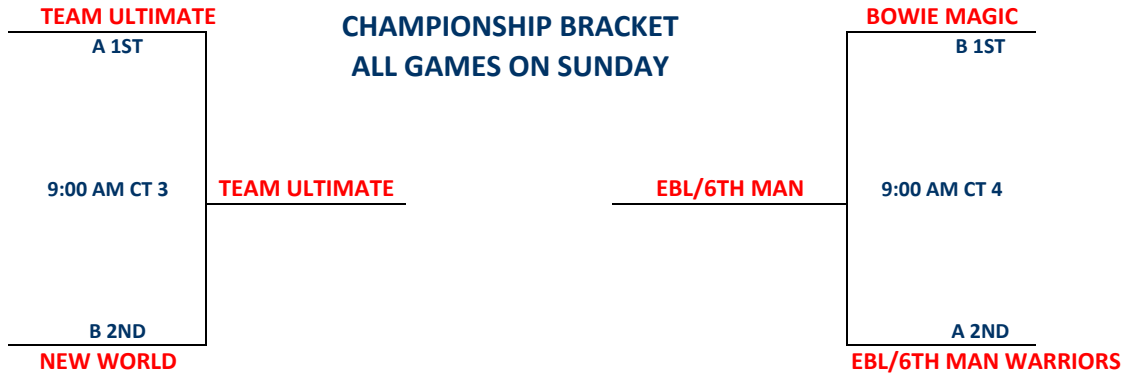

1) Teams listed first in the pool are considered the HOME teams.

2) The team listed on the top of the bracket is considered the HOME team.

Sites:
1 = Gwynn Park Main Gym
2 = Gwynn Park Aux Gym
3 = Oxon Hill Staff Dev
4 = Hanson Montessori