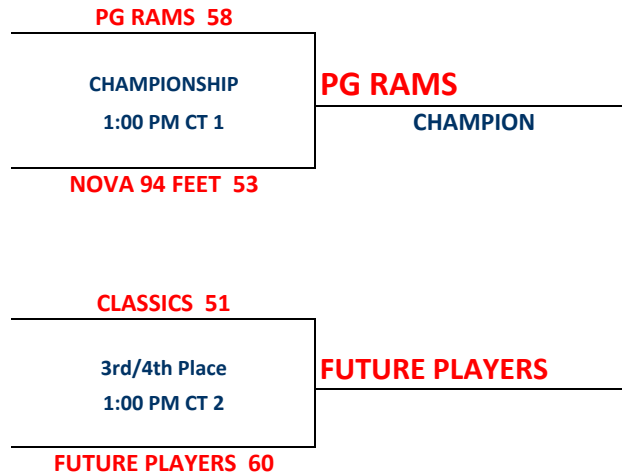

### Pool B

W	L			
III		B1	FUTURE PLAYERS	1
	III	B2	LEE MT. VERNON - RED	4
I	II	B3	DMV SWARM	3
II	I	B4	CLASSICS	2

Friday	Time	Court	Results
B1 vs B4	7:40 PM	3 B1	<u>64</u> B4 <u>55</u>
B3 vs B2	8:50 PM	3 B3	<u>54</u> B2 <u>41</u>

Saturday	Time	Court	Results
B1 vs B3	9:00 AM	3 B1	<u>77</u> B3 <u>44</u>
B2 vs B4	10:20 AM	3 B2	<u>39</u> B4 <u>42</u>
B4 vs B3	1:00 PM	3 B4	<u>52</u> B3 <u>24</u>
B2 vs B1	2:20 PM	3 B2	B1

Sunday	Time	Court	Results
3rd A vs 3rd B	3:40 PM	3 3RD A	3RD B

WARD 5 WARRIORS VS DMV SWARM

1) Teams listed first in the pool are considered the HOME teams.

2) The team listed on the top of the bracket is considered the HOME team.

Sites:  
 1 = Gwynn Park Main Gym  
 2 = Gwynn Park Aux Gym  
 3 = Oxon Hill Staff Dev  
 4 = Hanson Montessori